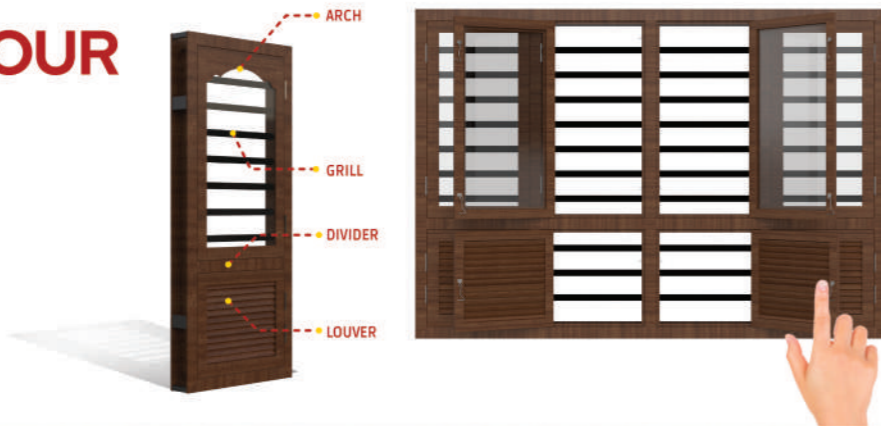

READY SIZE

PROFILE SIZES

W - 16 Gauge 1.5 mm

W - 18 Gauge 1.2 mm

Size in Inch	Size in mm.	Application	Remarks
3"x2.5"	75x62.5 mm	Economic Window	Separate branding "LOHA Lite
4"x2.5"	101.6x63.5 mm	Windows & Door Frame	Common, Normal Wood Size
4"x3"	101.6x76.2 mm	Windows & Door Frame	Common, Normal Wood Size
5"x3"	127x63.5 mm	Windows & Door Frame	Normal Wood Size
6"x4"	152.4x101.6 mm	Windows & Door Frame	Normal Wood Size
7"x3"	177.8x76.2 mm	Door Frame	
8"x4"	203.2x101.6 mm	Door Frame	
9"x4"	228.6x101.6 mm	Door Frame	

GRILL OPTIONS

GRILL	SHAPE	SIZES
Square Tube (MS) & (SS)	■ ◆	16, 20, 25 mm
Round (MS) & (SS)	●	
Polished Rod (MS)	●	
Patta x Rod (MS) & (SS)	+ Patta: (1.25" x 0.25") Rod: (12mm)	

STYLISE YOUR SHUTTER

- DIVIDER
- ARCH
- LOUVER