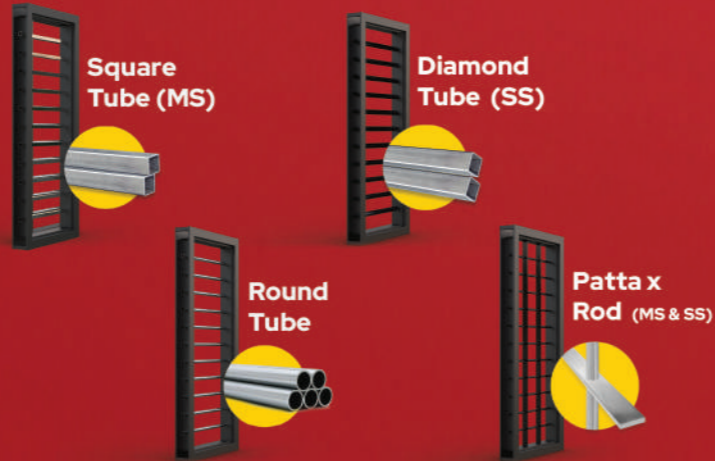

READY SIZE

PROFILE SIZES

W - 16 Gauge 1.5 mm

W - 18 Gauge 1.2 mm

Size in Inch	Size in mm.	Application	Remarks
3"x2.5"	75x62.5 mm	Economic Window	Separate branding "LOHA Lite
4"x2.5"	101.6x63.5 mm	Windows & Door Frame	Common, Normal Wood Size
4"x3"	101.6x76.2 mm	Windows & Door Frame	Common, Normal Wood Size
5"x3"	127x63.5 mm	Windows & Door Frame	Normal Wood Size
6"x4"	152.4x101.6 mm	Windows & Door Frame	Normal Wood Size
7"x3"	177.8x76.2 mm	Door Frame	
8"x4"	203.2x101.6 mm	Door Frame	
9"x4"	228.6x101.6 mm	Door Frame	

GRILL OPTIONS

GRILL	SHAPE	SIZES
Square Tube (MS) & (SS)	■ ◆	16, 20, 25 mm
Round (MS) & (SS)	●	
Polished Rod (MS)	●	
Patta x Rod (MS) & (SS)	+ Patta: (1.25" x 0.25") Rod: (12mm)	

STYLISE YOUR SHUTTER

- DIVIDER
- ARCH
- LOUVER